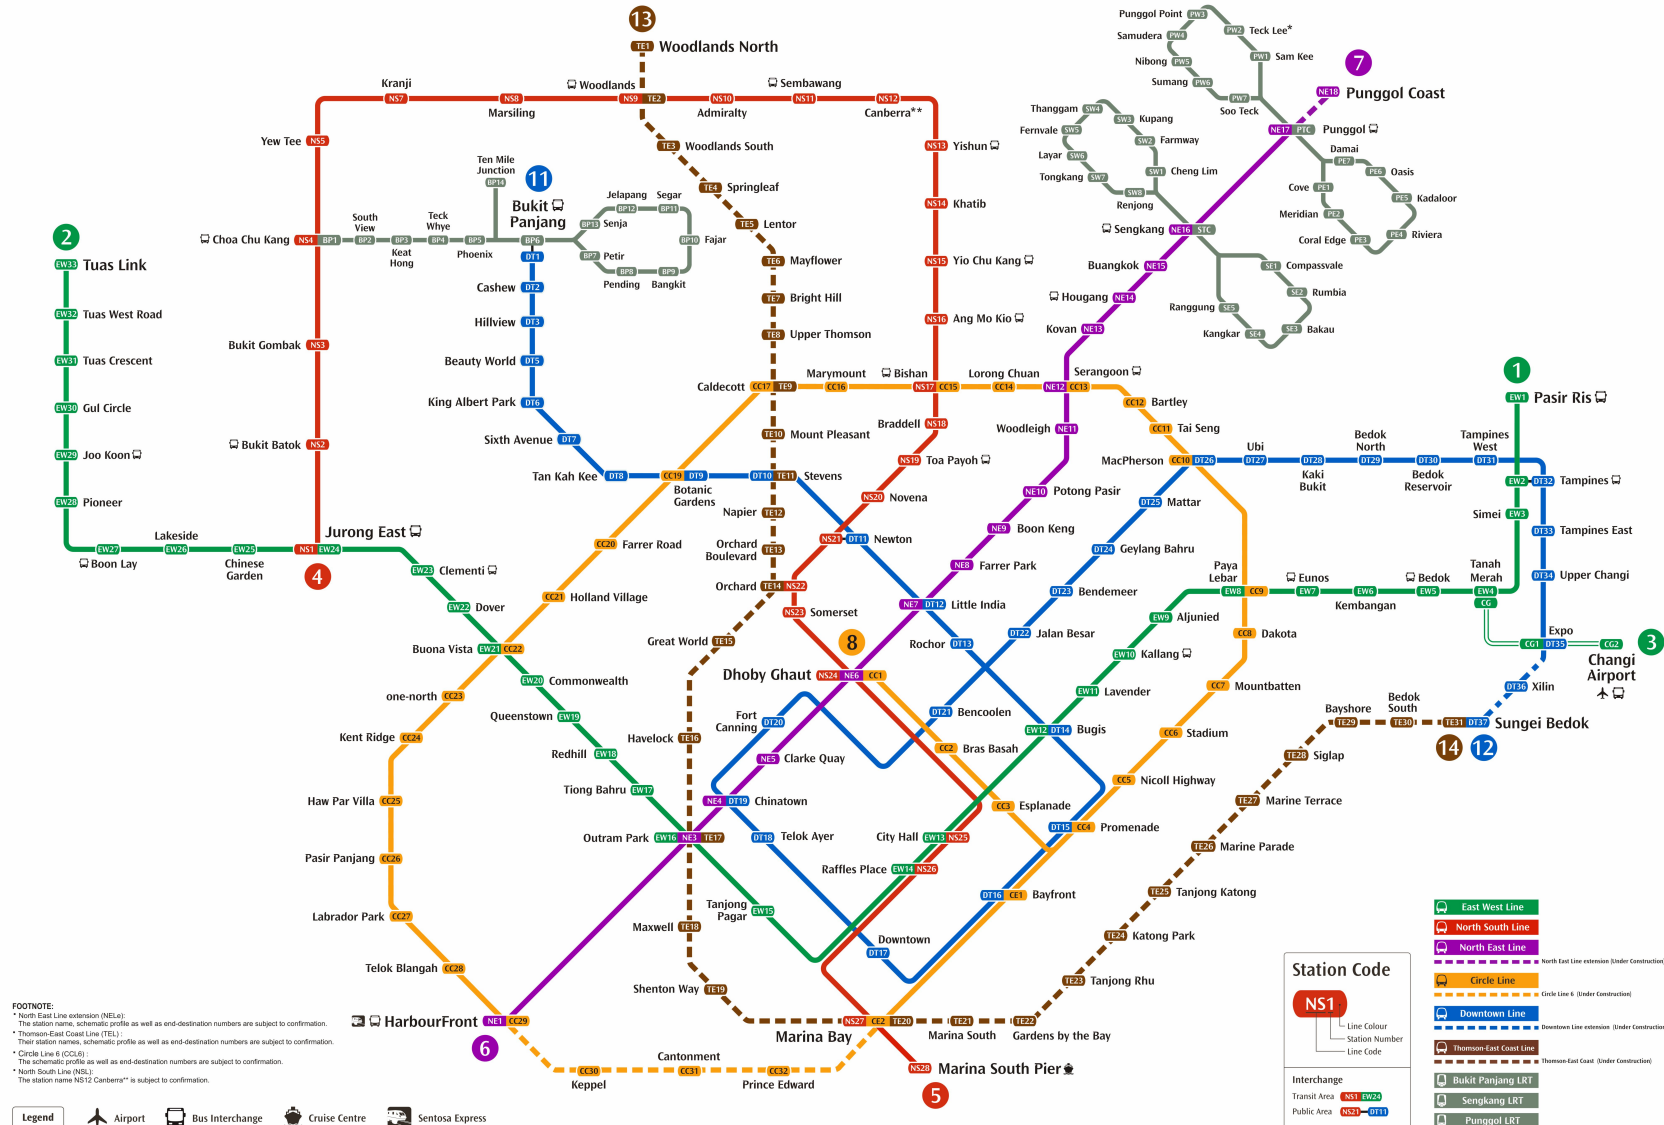

System map

* station not in operation

- Legend
- Airport
- Bus Interchange
- Cruise Centre
- Sentosa Express

Station Code

NS1

Line Colour
Station Number
Line Code

Interchange

- Transit Area NS1 EW26
- Public Area NS1-DT1

Legend

- East West Line
- North South Line
- North East Line
- North East Line extension (Under Construction)
- Circle Line
- Circle Line 6 (Under Construction)
- Downtown Line
- Downtown Line extension (Under Construction)
- Thomson-East Coast Line
- Thomson-East Coast (Under Construction)
- Bukit Panjang LRT
- Sengkang LRT
- Punggol LRT